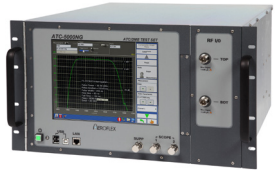

New! ATC-5000NG
NextGen ATC/DME Test Set

New! ATC-5000NG
NextGen ATC/DME Test Set

New! ATC-5000NG
NextGen ATC/DME Test Set